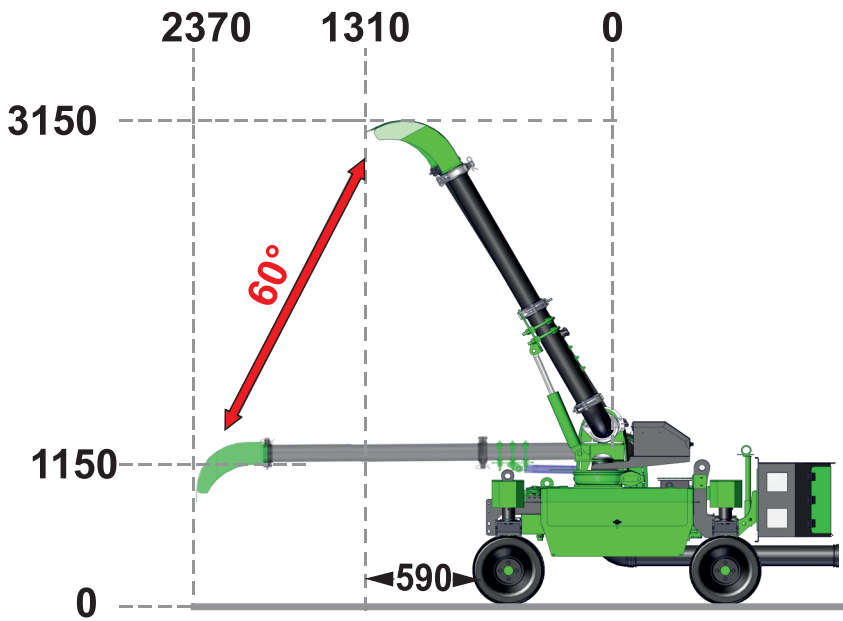

RECHARGEABLE COBRA PLACER & PULLER CC4 E+

Technical Details

TOTAL WEIGHT	1050 KG / 2310 LBS
HORIZONTAL REACH	2370 mm / 93"
VERTICAL REACH	3150 mm / 124"
WIDTH	1300 mm / 51.5"
LENGTH	3850 mm / 151"
HEIGHT	1250 mm / 49"
GROUND CLEARANCE	170 mm / 6.6"
STEERING ANGLE	180°
DC MOTOR	24 VDC 4.5 KW
BATTERY	240 Ah

Standard Equipments

Proportional
Radio Remote Control

360°

24V/240 Ah

Battery

Work + Charge