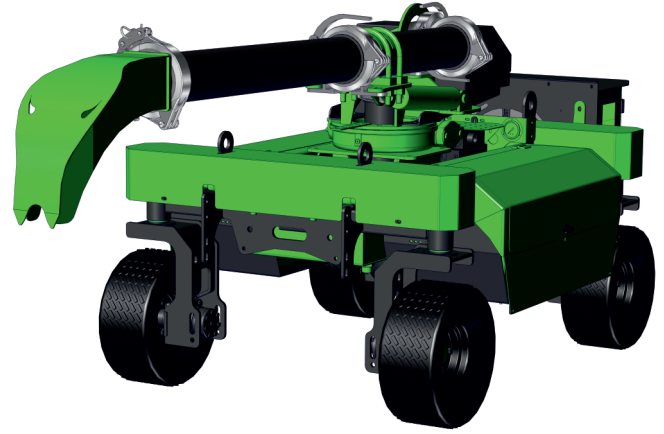

RECHARGEABLE COBRA PLACER & PULLER CC4 E+

Technical Details

TOTAL WEIGHT	1050 KG / 2310 LBS
HORIZONTAL REACH	2370 mm / 93"
VERTICAL REACH	3150 mm / 124"
WIDTH	1300 mm / 51.5"
LENGTH	3850 mm / 151"
HEIGHT	1250 mm / 49"
GROUND CLEARANCE	170 mm / 6.6"
STEERING ANGLE	180°
DC MOTOR	24 VDC 4.5 KW
BATTERY	240 Ah

Standard Equipments

Proportional
Radio Remote Control

360°

24V/240 Ah

Battery

Work + Charge