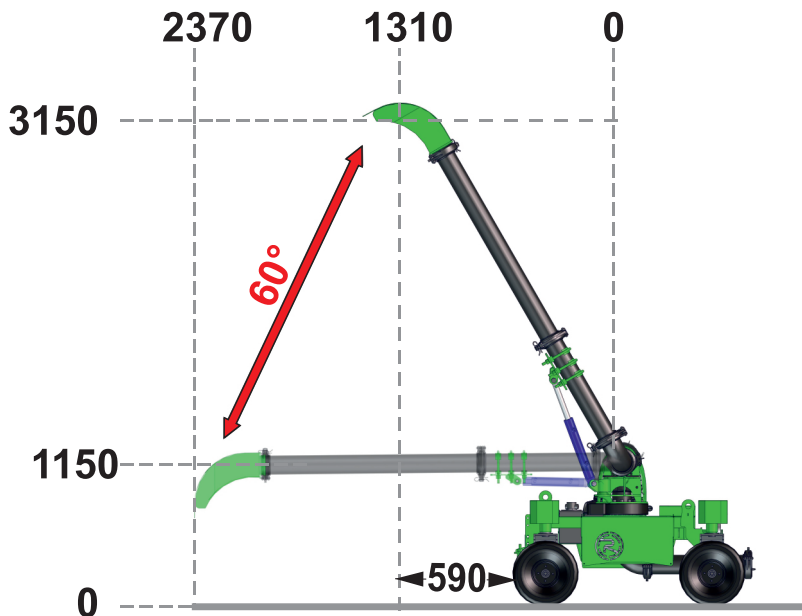

# COBRA PLACER & PULLER CC4

## Technical Details

TOTAL WEIGHT	850 KG / 1870 LBS
HORIZONTAL REACH	2370 mm / 93"
VERTICAL REACH	3150 mm / 124"
WIDTH	1300 mm / 51.5"
LENGTH	3350 mm / 131"
HEIGHT	1250 mm / 49"
GROUND CLEARANCE	170 mm / 6.6"
STEERING ANGLE	180 °
ENGINE	13 hp / Briggs & Stratton

## Standard Equipments

Proportional  
 Radio Remote Control

360°

Gasoline Engine