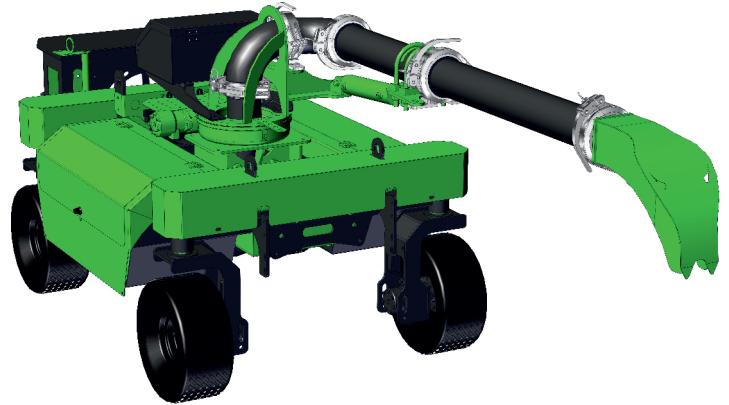

# COBRA PLACER & PULLER CC4

## Technical Details

TOTAL WEIGHT	850 KG / 1870 LBS
HORIZONTAL REACH	2370 mm / 93"
VERTICAL REACH	3150 mm / 124"
WIDTH	1300 mm / 51.5"
LENGTH	3350 mm / 131"
HEIGHT	1250 mm / 49"
GROUND CLEARANCE	170 mm / 6.6"
STEERING ANGLE	180 °
ENGINE	13 hp / Briggs & Stratton

## Standard Equipments

Proportional  
 Radio Remote Control

360°

Gasoline Engine